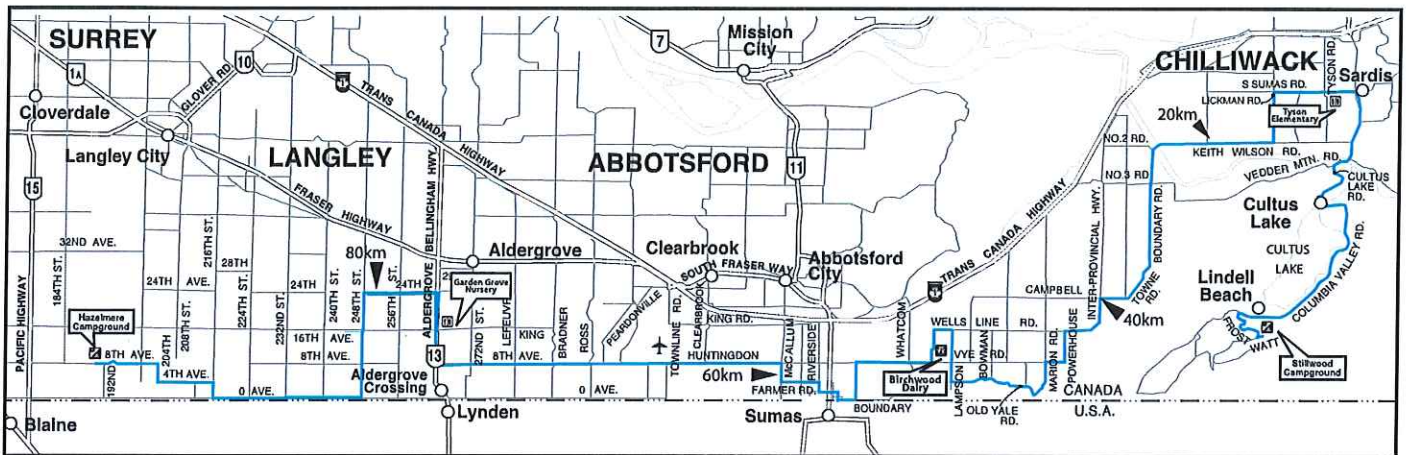

LUNCH STOP #2

Birchwood Dairy Farm
(1154 Fadden Rd, Abbotsford)

Continue North on Fadden Rd
Turn right on Wells Line Rd
Turn right on McDermott Dr
Turn left on Vye Rd
Turn right on Arnold Rd
Turn left on Old Yale Rd
Turn left at Marion Rd
Turn right on Campbell Rd
Turn left on Dixon Rd
Turn right at No 4 Rd
Turn left at Inter-Provincial Hwy
Turn right at No 3 Rd
Turn right at Tolmie Rd, then
immediate left at No 3 Rd
Turn left at Yarrow Central Rd

REST STOP #3

Yarrow Central Park
(42348 Yarrow Central Rd)

Continue East on Yarrow
Central Rd
Yarrow Central Rd becomes
Vedder Mountain Rd
Turn right on Cultus Lake Rd
Turn left on Frost Rd
Turn left on Watt Rd

DAY 1 FINISH

Camp Stillwood
(44005 Watt Rd, Lindell Beach)

Congratulations!
100km down, 100km to go...

DAY 2 • BICYCLE TREK FOR LIFE & BREATH ROUTE MAP • DAY 2

START

Camp Stillwood
(44005 Watt Rd, Lindell Beach)

LUNCH STOP #2

Birchwood Dairy Farm
(1154 Fadden Rd, Abbotsford)

Continue South along Fadden
Turn right on Vye Rd
Turn left on Angus Campbell Rd
Turn right on Boundary Rd
Boundary Rd becomes 2nd Ave
Turn right on B St
Turn left on 4th Ave
Turn right on Riverside Rd
Turn left on Farmer Rd
Turn right on MacCallum Rd
Turn left on Huntingdon Rd
Turn right on Highway 13