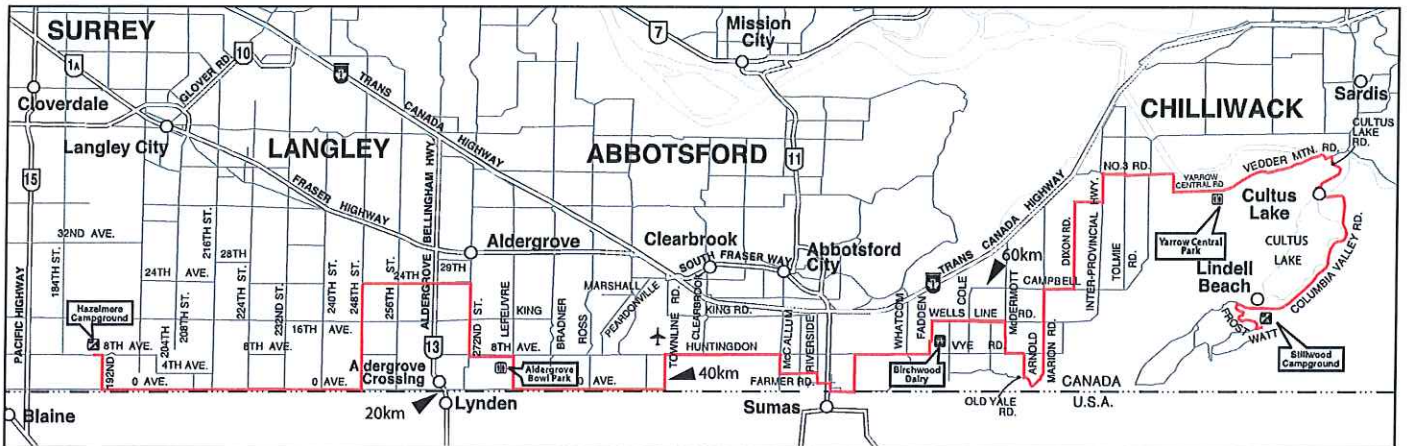

DAY 1 • BICYCLE TREK FOR LIFE & BREATH ROUTE MAP • DAY 1

START

Hazelmere Campgrounds
(18843 8th Ave, Surrey)

Turn left on 8th Ave
Turn right on 192nd St
Turn left on 0 Ave
Turn left on 248th St
Turn right on 24th Ave
Turn right on 272nd St
Turn left on 8th Ave
Turn right on Lefevue Rd

REST STOP #1

Aldergrove Bowl Park
(Enter off Lefevue Rd, Aldergrove)

Continue south on Lefevue Rd
Turn left on 0 Ave
Turn left on Townline Rd
Turn right on Huntingdon Rd
Turn right on McCallum Rd
Turn left on Farmer Rd
Turn right on Riverside Rd
Turn left on 4th Ave
Turn right on B St
Turn left on 2nd Ave
2nd Ave turns in Boundary Rd
Turn left on Angus Campbell Rd
Turn right on Vye Rd
Turn left on Fadden Rd
Turn right on Nelles Rd

LUNCH STOP #2

Birchwood Dairy Farm
(1154 Fadden Rd, Abbotsford)

Continue North on Fadden Rd
Turn right on Wells Line Rd
Turn right on McDermott Dr
Turn left on Vye Rd
Turn right on Arnold Rd
Turn left on Old Yale Rd
Turn left at Marion Rd
Turn right on Campbell Rd
Turn left on Dixon Rd
Turn right at No 4 Rd
Turn left at Inter-Provincial Hwy
Turn right at No 3 Rd
Turn right at Tolmie Rd, then
immediate left at No 3 Rd
Turn left at Yarrow Central Rd

LUNCH STOP #2

Birchwood Dairy Farm
(1154 Fadden Rd, Abbotsford)

Continue South along Fadden
Turn right on Vye Rd
Turn left on Angus Campbell Rd
Turn right on Boundary Rd
Boundary Rd becomes 2nd Ave
Turn right on B St
Turn left on 4th Ave
Turn right on Riverside Rd
Turn left on Farmer Rd
Turn right on MacCallum Rd
Turn left on Huntingdon Rd
Turn right on Highway 13